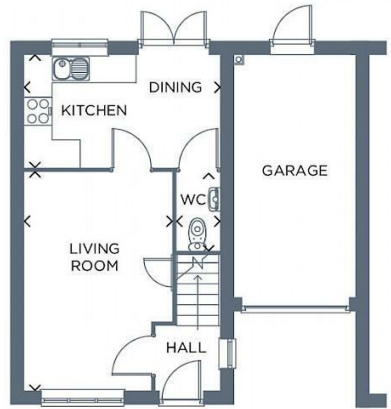

MONTHS
RENT

£250 gift card
of your choice

Deposit free
option available

Acklam Gardens, Middlesbrough, TS5
£1,100 PCM

Ascend
Built on higher standards

Unit F22 Photon House, Percy Street, Leeds, LS12 1EG
 Tel: 0113 487 5850
 Email: leeds@ascendproperties.com
 www.ascendproperties.com